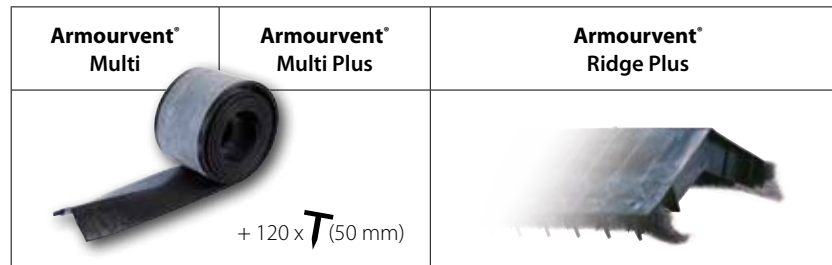

Ventilating your shingles roof will equalise the temperature of the outer and inner roof. Your roof structure will then be able to withstand sudden temperature changes.

Vents

ACCESSORIES • Vents

- **Armourvent® Multi**

ventilation system provides you a fabulous roof without visible appliances. The unique design consists of a thin but ultra-strong profile ensuring a smooth, straight and virtually invisible roofline.

- **Armourvent® Ridge**

are designed to ensure a smooth straight roofline; thanks to their internal baffle system, they keep out rain, snow, leaves and insects.

	Armourvent® Multi	Armourvent® Multi Plus	Armourvent® Ridge Plus
	600 x 22,80 cm	600 x 28,50 cm	122 x 27,9 cm
Dimensions	600 x 22,80 cm	600 x 28,50 cm	122 x 27,9 cm
Used for IKO Shingles type	Armourglass PLUS (Victorian PLUS) Monarch	Cambridge Xtreme 9,5° Cambridge Xpress Monarch-Diamant DiamantShield ArmourShield PLUS Diamant PLUS Superglass-Hex (Superglass-Biber) Superglass	Cambridge Xtreme 9,5° Cambridge Xpress Monarch-Diamant DiamantShield ArmourShield PLUS Diamant PLUS Superglass-Hex (Superglass-Biber) Superglass
Roof Pitches	15° - 85°(*)	9,5° - 90°(*)	15° - 45°
Ventilation area	275 cm ² /m	275 cm ² /m	258 cm ² /m
Number/box	1	1	10