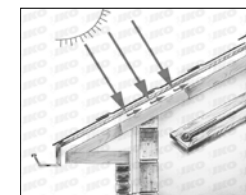

Ventilating your shingles roof will equalise the temperature of the outer and inner roof. Your roof structure will then be able to withstand sudden temperature changes.

Vents